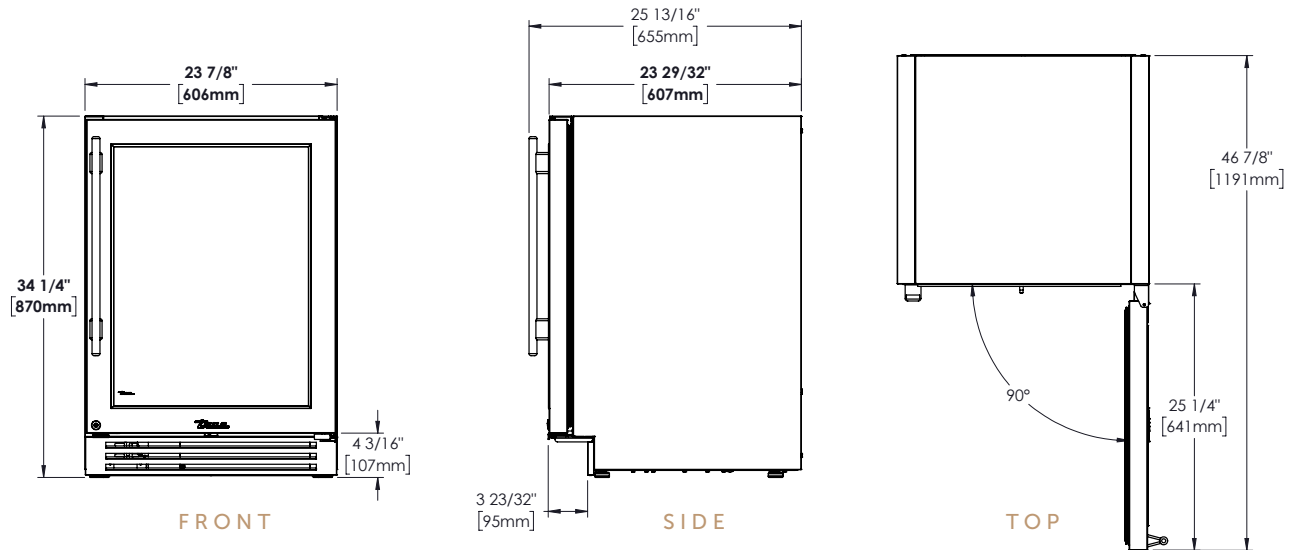

24" STAINLESS GLASS DOOR BEVERAGE CENTER

TBC-24-R/L-SG-C

TBC-24-R-SG-C (Right hinged)

TBC-24-L-SG-C (Left hinged)

FEATURES

- Environmentally friendly R600a refrigerant.
- Industry exclusive, 300-series stainless steel interior and exterior.
- Zero-clearance hinging allows for integrated installation.
- Patented TruLumina® LED lighting gently illuminates your product and allows you to choose from 14 different color options with the push of a button.
- Low-E, double pane, UV tinted glass.
- True Precision Control® with steel touch technology and readout provides digital accuracy.
- Balanced, forced-air refrigeration system enables rapid product pull down and even temperature throughout.
- 2 adjustable/removable stainless steel encapsulated glass shelves and 2 wine shelves will accommodate 13 bottles.
- TrueFlex® shelving system allows convertibility to a refrigerator or a wine cabinet.
- Sabbath mode compliant.
- Lock standard on stainless steel models (SS, SG).
- All undercounter models UL rated for outdoor use.

ORGANIZATION

- 2 adjustable/removable stainless steel encapsulated glass shelves.
- 1 glide-out wine rack – 8 bottles.
- 1 floor wine cradle – 5 bottles.

BUILD YOUR TRUE

Customize your True with a variety of finish and hardware options at true-residential.com/custom.

TBC-24-R-SG-C

SPECIFICATIONS

Dimensions (w x h x d)	23 ⁷ / ₈ " x 34 ¹ / ₄ " x 23 ⁷ / ₈ "
Cutout Dimensions (w x h x d)	24" x 34 ¹ / ₂ " x 24"
Capacity (cu. ft.)	5.6  x 147  x 13
Temperature Range	33°F – 47°F
Weight (lbs.)	190
Voltage	115/60/1  115/60/1 NEMA-5-15R
Amps	1.9
Annual Energy Consumption (kwh)	311
Power Cord Length (ft.)	8
Energy Star Rated	—

24" STAINLESS GLASS DOOR BEVERAGE CENTER

TBC-24-R/L-SG-C

OPENING DIMENSIONS

MODEL OPTIONS

MODEL	FINISH
TBC-24-R-SG-C	Stainless glass door right-hinged
TBC-24-L-SG-C	Stainless glass door left-hinged

ACCESSORIES (OPTIONAL)