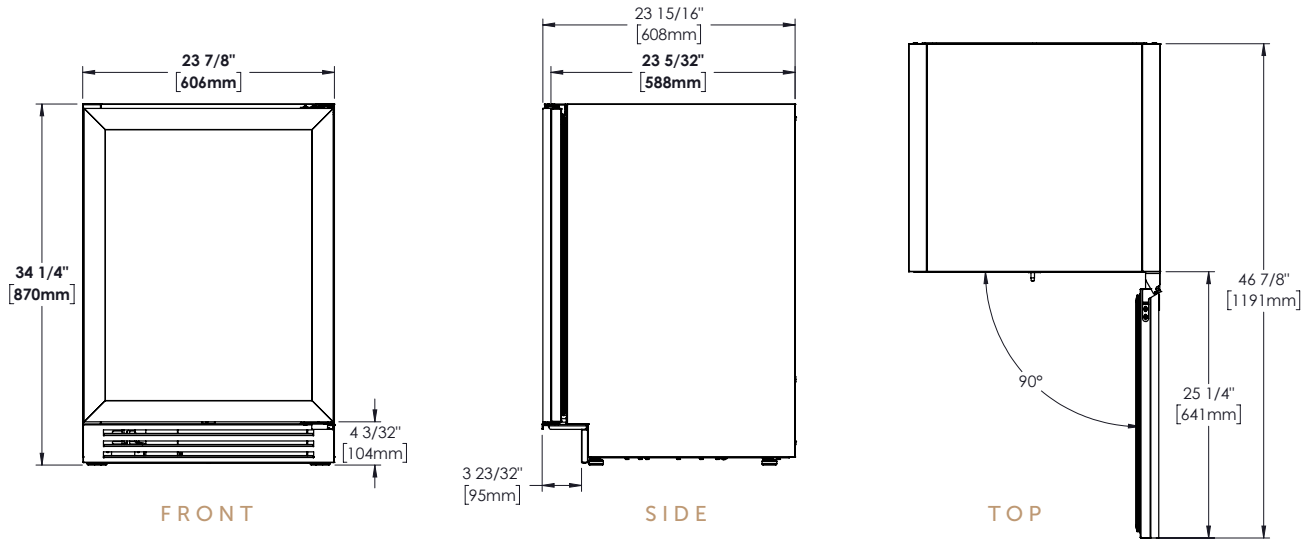

TBC-24-R-OP-C

SPECIFICATIONS

Dimensions (w x h x d) 23⁷/₈" x 34¹/₄" x 23⁷/₈"

Cutout Dimensions (w x h x d) 24" x 34¹/₂" x 24"

Standard Overlay Panel (w x h x d) 23⁵/₈" x 30¹/₈" x 3³/₄"

Panel provided by others. Other installation options available.
Consult install guide for details.

Capacity (cu. ft.) 5.6  x147  x13

Temperature Range 33°F – 47°F

Weight (lbs.) 190

Voltage 115/60/1  115/60/1 NEMA-5-15R

Amps 1.9

Annual Energy Consumption (kwh) 311

Power Cord Length (ft.) 8

Energy Star Rated —

*NOTE: Overlay models have black powder coated steel exteriors.

24" OVERLAY READY DOOR BEVERAGE CENTER

TBC-24-R/L-OP-C – (shown with a 3/4" cabinetry panel)

OPENING DIMENSIONS

MODEL OPTIONS

MODEL	FINISH
TBC-24-R-OP-C	Overlay solid door right-hinged
TBC-24-L-OP-C	Overlay solid door left-hinged