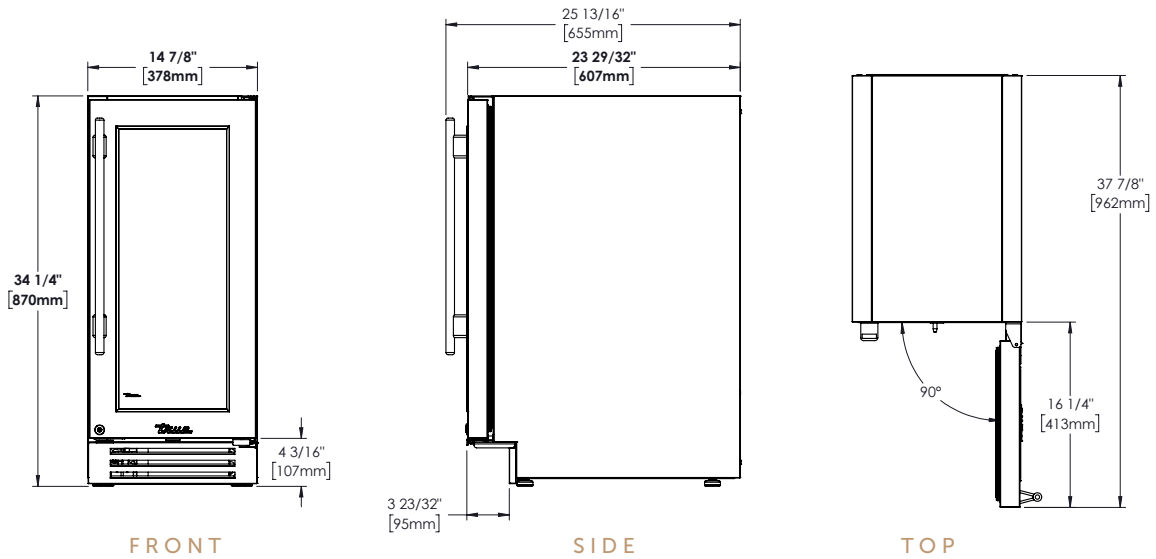

15" STAINLESS GLASS DOOR UNDERCOUNTER REFRIGERATOR

TUR-15-R/L-SG-C