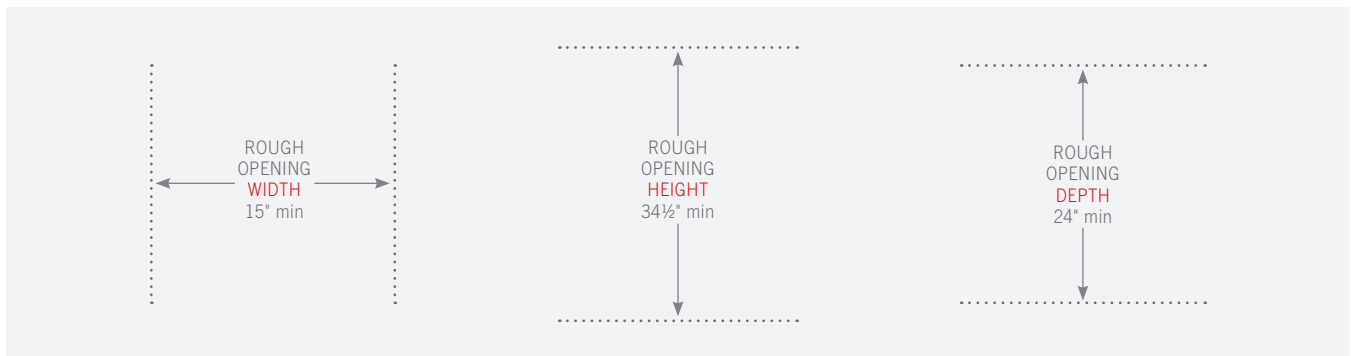

OPENING DIMENSIONS

MODEL OPTIONS

MODEL	FINISH
TUR-15-R-SG-C	Stainless glass door right-hinged
TUR-15-L-SG-C	Stainless glass door left-hinged

ACCESSORIES (OPTIONAL)

- Anti-condensation pads
- Tempered glass, spill proof shelf

WARRANTY

- 3 year full (parts & labor)
- 6 year sealed system (parts & labor)
- 7–12 year (parts only – sealed system on registered products)