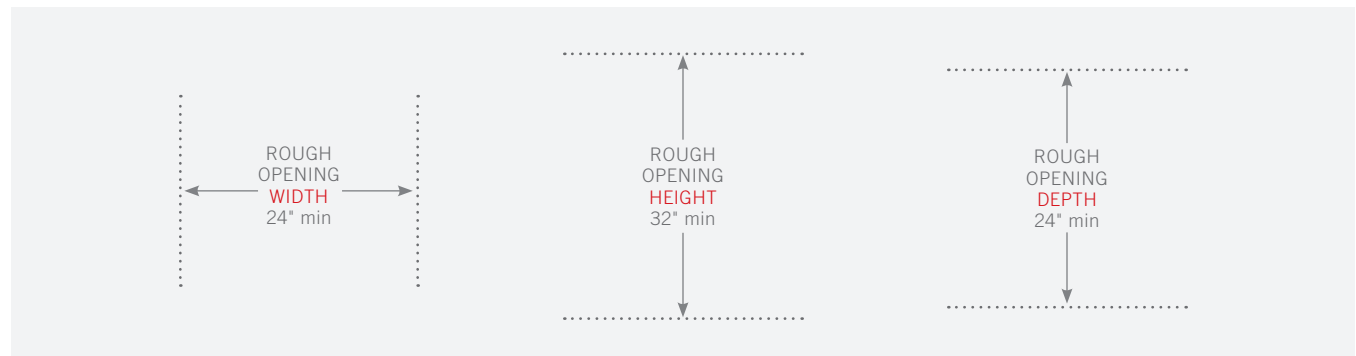

Power Cord Length (ft.) 10

Energy Star Rated –

24" STAINLESS SOLID DOOR BEVERAGE CENTER

TUBADA-24-LS/RS-A~S

OPENING DIMENSIONS

MODEL OPTIONS

MODEL	FINISH
TUBADA-24-LS-A~S	Stainless solid door, left hinged
TUBADA-24-RS-A~S	Stainless sold door, right hinged