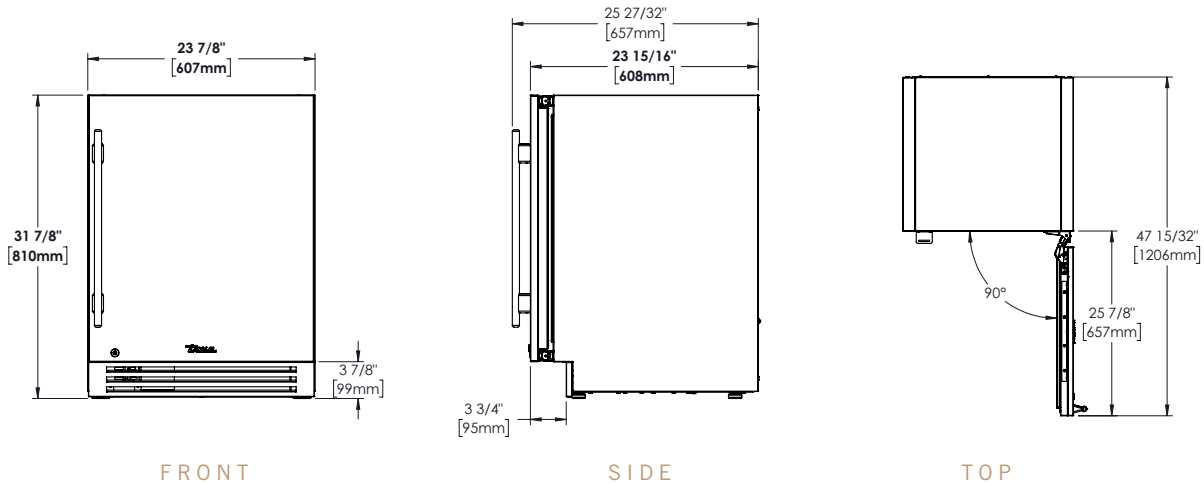

ORGANIZATION

- Two adjustable heavy-duty PVC coated black wire shelves allow for adjustable organization options.
 - Shelf dimensions: 19⁵/₈" W x 17" L.
- One pull-out PVC coated wire wine rack for storage of 7 bottles.
 - Shelf dimensions: 17⁷/₁₆" W x 16⁷/₈" L.
- One floor wine cradle for storage of 5 bottles.

BUILD YOUR TRUE

Customize your True with a variety of finish and hardware options at true-residential.com/custom.

TUBADA-24-RS-A~S

SPECIFICATIONS

Dimensions (w x h x d) 23⁷/₈" x 31⁷/₈" x 23¹⁵/₁₆"

Cutout Dimensions (w x h x d) 24" x 32" x 24"

Other installation options available, consult install guide

Capacity 5.0

Temperature Range 33°– 41°F (0.5°– 5°C)

Weight (lbs.) 145

Voltage 115/60/1 115/60/1 NEMA-5-15R

Amps 0.8

Annual Energy Consumption (kWh) 275

Power Cord Length (ft.) 10

Energy Star Rated –

24" STAINLESS SOLID DOOR BEVERAGE CENTER

TUBADA-24-LS/RS-A~S

OPENING DIMENSIONS

MODEL OPTIONS

MODEL	FINISH
TUBADA-24-LS-A~S	Stainless solid door, left hinged
TUBADA-24-RS-A~S	Stainless sold door, right hinged