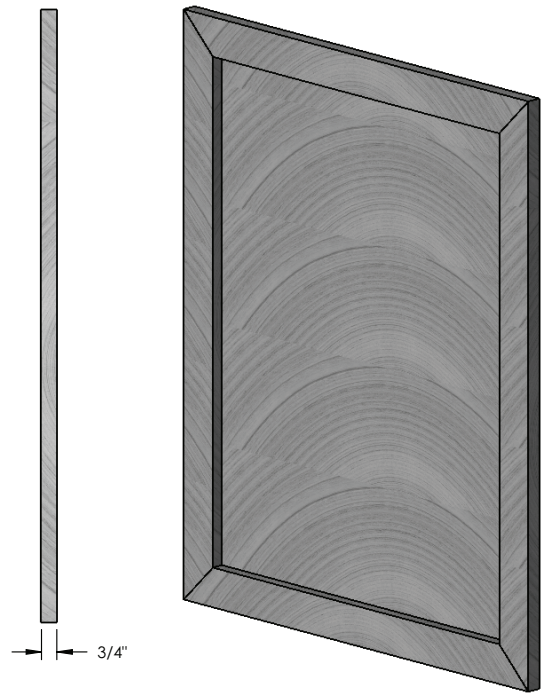

DUAL ZONE WINE CABINET

TWC-24DZ-R/L-OP-A

TWC-24DZ-R/L-OG-A

*Including $\frac{3}{4}$ " thick panel (provided by others)

CUSTOM PANEL INSTALLATION

NOTE: dual zone models maximum weight 10 lb.

MODELS	
Solid Door	Glass Door
TUR-24-R/L-OP-A	TUR-24-R/L-OG-A
TBC-24-R/L-OP-A	TBC-24-R/L-OG-A
TWC-24-R/L-OP-A	TWC-24-R/L-OG-A
TWC-24DZ-R/L-OP-A	TWC-24DZ-R/L-OG-A
Cut Out Dimensions (WxDxH)	
24 x 24 x 34.5	24 x 24 x 34.5

Solid Door Panel Dimensions	
Door Panel Width	23 5/8"
Door Panel Height	29 23/32"
Door Panel Depth	3/4" max
Door Panel Weight	10 lb. max

Glass Door Panel Dimensions	
Door Panel Width	23 5/8"
Door Panel Height	29 23/32"
Door Panel Depth	3/4" max
Door Panel Weight	10 lb. max
Rail/Style Dimension	2" min

Solid Door

Glass Door

True's units with **Solid** and **Glass Framed Panel** are designed to be inserted into a cabinet opening.