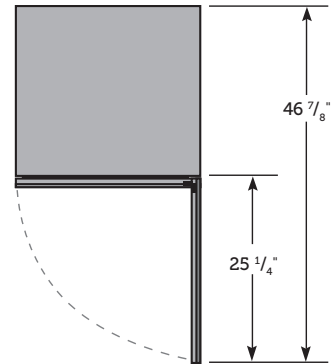

INSTALLATION SPECIFICATIONS-SOLID & GLASS FRAMED PANEL READY

NOTE: These units are shown with optional panel/handle provided by others

BEVERAGE CENTER

TBC-24-R/L-OP-A

TBC-24-R/L-OG-A

BEVERAGE DISPENSER

TUR-24BD-R/L-OP-A

DUAL ZONE WINE CABINET

TWC-24DZ-R/L-OP-A

TWC-24DZ-R/L-OG-A

*Including $\frac{3}{4}$ " thick panel (provided by others)

CUSTOM PANEL INSTALLATION

NOTE: dual zone models maximum weight 10 lb.

MODELS	
Solid Door	Glass Door
TUR-24-R/L-OP-A	TUR-24-R/L-OG-A
TBC-24-R/L-OP-A	TBC-24-R/L-OG-A
TWC-24-R/L-OP-A	TWC-24-R/L-OG-A
TWC-24DZ-R/L-OP-A	TWC-24DZ-R/L-OG-A
Cut Out Dimensions (WxDxH)	
24 x 24 x 34.5	24 x 24 x 34.5

Solid Door Panel Dimensions	
Door Panel Width	23 5/8"
Door Panel Height	29 23/32"
Door Panel Depth	3/4" max
Door Panel Weight	10 lb. max

Glass Door Panel Dimensions	
Door Panel Width	23 5/8"
Door Panel Height	29 23/32"
Door Panel Depth	3/4" max
Door Panel Weight	10 lb. max
Rail/Style Dimension	2" min