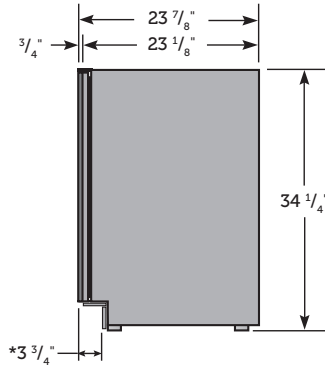

DUAL ZONE WINE CABINET

TWC-24DZ-R/L-OP-A

TWC-24DZ-R/L-OG-A

*Including $\frac{3}{4}$ " thick panel (provided by others)

CUSTOM PANEL INSTALLATION

NOTE: dual zone models maximum weight 10 lb.

MODELS	
Solid Door	Glass Door
TUR-24-R/L-OP-A	TUR-24-R/L-OG-A
TBC-24-R/L-OP-A	TBC-24-R/L-OG-A
TWC-24-R/L-OP-A	TWC-24-R/L-OG-A
TWC-24DZ-R/L-OP-A	TWC-24DZ-R/L-OG-A
Cut Out Dimensions (WxDxH)	
24 x 24 x 34.5	24 x 24 x 34.5

Solid Door Panel Dimensions	
Door Panel Width	23 5/8"
Door Panel Height	29 23/32"
Door Panel Depth	3/4" max
Door Panel Weight	10 lb. max

Glass Door Panel Dimensions	
Door Panel Width	23 5/8"
Door Panel Height	29 23/32"
Door Panel Depth	3/4" max
Door Panel Weight	10 lb. max
Rail/Style Dimension	2" min