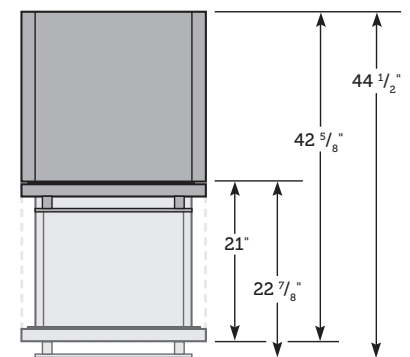

DUAL ZONE WINE CABINET

TWC-24DZ-R/L-OP-A

TWC-24DZ-R/L-OG-A

*Including $\frac{3}{4}$ " thick panel (provided by others)

CUSTOM PANEL INSTALLATION

NOTE: dual zone models maximum weight 10 lb.

MODELS	
Solid Door	Glass Door
TUR-24-R/L-OP-A	TUR-24-R/L-OG-A
TBC-24-R/L-OP-A	TBC-24-R/L-OG-A
TWC-24-R/L-OP-A	TWC-24-R/L-OG-A
TWC-24DZ-R/L-OP-A	TWC-24DZ-R/L-OG-A
Cut Out Dimensions (WxDxH)	
24 x 24 x 34.5	24 x 24 x 34.5

Solid Door Panel Dimensions	
Door Panel Width	23 5/8"
Door Panel Height	29 23/32"
Door Panel Depth	3/4" max
Door Panel Weight	10 lb. max

Glass Door Panel Dimensions	
Door Panel Width	23 5/8"
Door Panel Height	29 23/32"
Door Panel Depth	3/4" max
Door Panel Weight	10 lb. max
Rail/Style Dimension	2" min