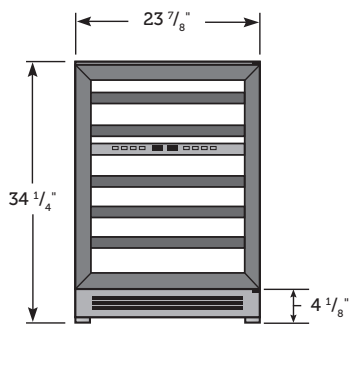

INSTALLATION SPECIFICATIONS-SOLID & GLASS FRAMED PANEL READY

NOTE: These units are shown with optional panel/handle provided by others

BEVERAGE CENTER

TBC-24-R/L-OP-A

TBC-24-R/L-OG-A

BEVERAGE DISPENSER

TUR-24BD-R/L-OP-A

DUAL ZONE WINE CABINET

TWC-24DZ-R/L-OP-A

TWC-24DZ-R/L-OG-A

*Including $\frac{3}{4}$ " thick panel (provided by others)

CUSTOM PANEL INSTALLATION

NOTE: dual zone models maximum weight 10 lb.

MODELS	
Solid Door	Glass Door
TUR-24-R/L-OP-A	TUR-24-R/L-OG-A
TBC-24-R/L-OP-A	TBC-24-R/L-OG-A
TWC-24-R/L-OP-A	TWC-24-R/L-OG-A
TWC-24DZ-R/L-OP-A	TWC-24DZ-R/L-OG-A
Cut Out Dimensions (WxDxH)	
24 x 24 x 34.5	24 x 24 x 34.5

Solid Door Panel Dimensions	
Door Panel Width	23 5/8"
Door Panel Height	29 23/32"
Door Panel Depth	3/4" max
Door Panel Weight	10 lb. max

Glass Door Panel Dimensions	
Door Panel Width	23 5/8"
Door Panel Height	29 23/32"
Door Panel Depth	3/4" max
Door Panel Weight	10 lb. max
Rail/Style Dimension	2" min