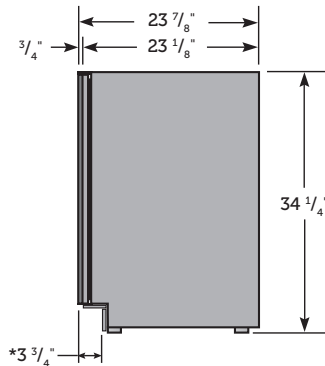

DUAL ZONE WINE CABINET

TWC-24DZ-R/L-OP-A

TWC-24DZ-R/L-OG-A

*Including $\frac{3}{4}$ " thick panel (provided by others)

CUSTOM PANEL INSTALLATION

NOTE: dual zone models maximum weight 10 lb.

MODELS	
Solid Door	Glass Door
TUR-24-R/L-OP-A	TUR-24-R/L-OG-A
TBC-24-R/L-OP-A	TBC-24-R/L-OG-A
TWC-24-R/L-OP-A	TWC-24-R/L-OG-A
TWC-24DZ-R/L-OP-A	TWC-24DZ-R/L-OG-A
Cut Out Dimensions (WxDxH)	
24 x 24 x 34.5	24 x 24 x 34.5

Solid Door Panel Dimensions	
Door Panel Width	23 5/8"
Door Panel Height	29 23/32"
Door Panel Depth	3/4" max
Door Panel Weight	10 lb. max

Glass Door Panel Dimensions	
Door Panel Width	23 5/8"
Door Panel Height	29 23/32"
Door Panel Depth	3/4" max
Door Panel Weight	10 lb. max
Rail/Style Dimension	2" min