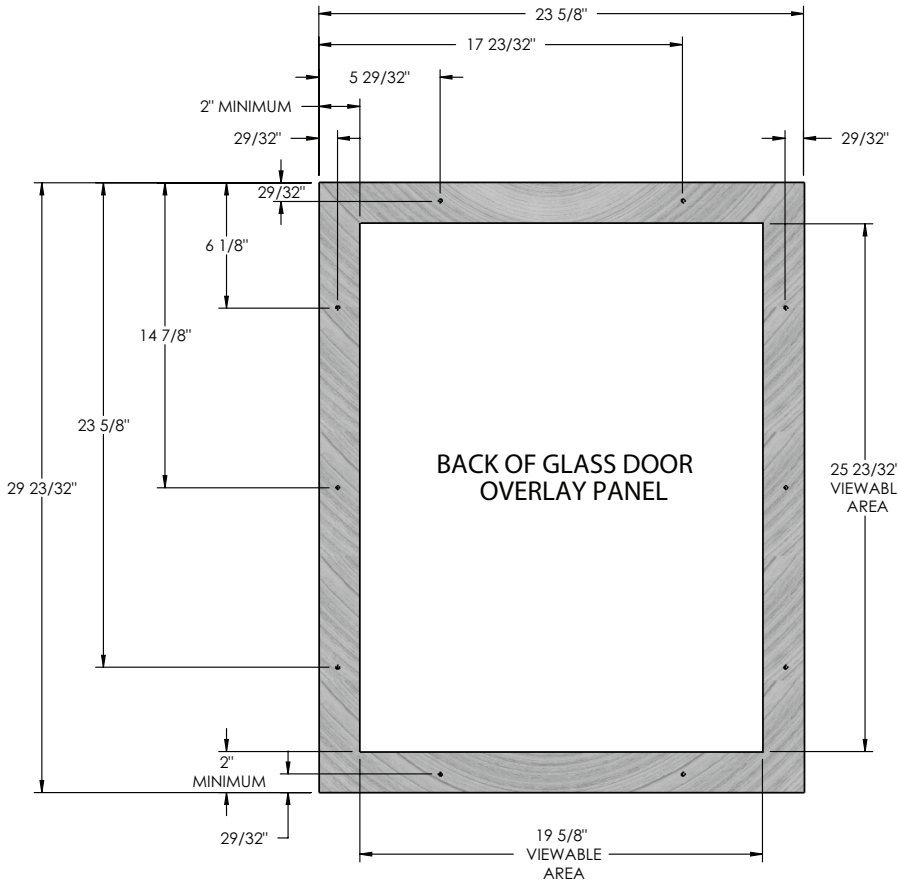

INSTALLATION SPECIFICATIONS-SOLID & GLASS FRAMED PANEL READY

NOTE: These units are shown with optional panel/handle provided by others

BEVERAGE CENTER

TBC-24-R/L-OP-A

TBC-24-R/L-OG-A

BEVERAGE DISPENSER

TUR-24BD-R/L-OP-A

DUAL ZONE WINE CABINET

TWC-24DZ-R/L-OP-A

TWC-24DZ-R/L-OG-A

*Including $\frac{3}{4}$ " thick panel (provided by others)

CUSTOM PANEL INSTALLATION

NOTE: dual zone models maximum weight 10 lb.

MODELS	
Solid Door	Glass Door
TUR-24-R/L-OP-A	TUR-24-R/L-OG-A
TBC-24-R/L-OP-A	TBC-24-R/L-OG-A
TWC-24-R/L-OP-A	TWC-24-R/L-OG-A
TWC-24DZ-R/L-OP-A	TWC-24DZ-R/L-OG-A
Cut Out Dimensions (WxDxH)	
24 x 24 x 34.5	24 x 24 x 34.5

Solid Door Panel Dimensions	
Door Panel Width	23 5/8"
Door Panel Height	29 23/32"
Door Panel Depth	3/4" max
Door Panel Weight	10 lb. max

Glass Door Panel Dimensions	
Door Panel Width	23 5/8"
Door Panel Height	29 23/32"
Door Panel Depth	3/4" max
Door Panel Weight	10 lb. max
Rail/Style Dimension	2" min

Solid Door

Glass Door

True's units with **Solid** and **Glass Framed Panel** are designed to be inserted into a cabinet opening.