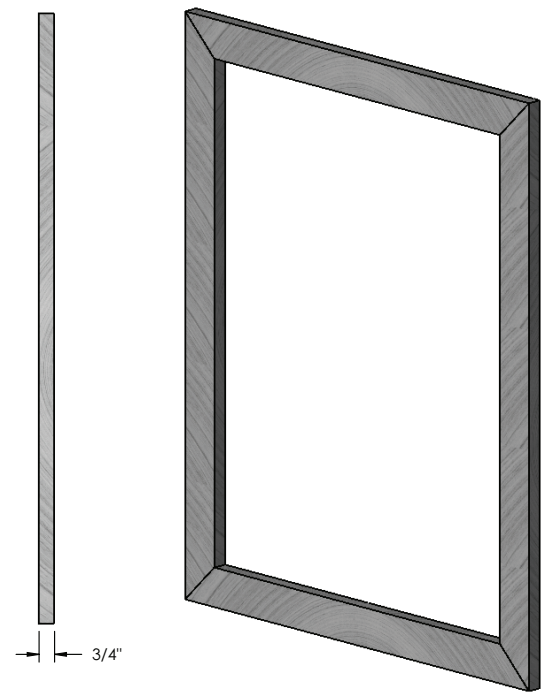

INSTALLATION SPECIFICATIONS-SOLID & GLASS FRAMED PANEL READY

NOTE: These units are shown with optional panel/handle provided by others

BEVERAGE CENTER

TBC-24-R/L-OP-A

TBC-24-R/L-OG-A

BEVERAGE DISPENSER

TUR-24BD-R/L-OP-A

DUAL ZONE WINE CABINET

TWC-24DZ-R/L-OP-A

TWC-24DZ-R/L-OG-A

*Including $\frac{3}{4}$ " thick panel (provided by others)

CUSTOM PANEL INSTALLATION

NOTE: dual zone models maximum weight 10 lb.

MODELS	
Solid Door	Glass Door
TUR-24-R/L-OP-A	TUR-24-R/L-OG-A
TBC-24-R/L-OP-A	TBC-24-R/L-OG-A
TWC-24-R/L-OP-A	TWC-24-R/L-OG-A
TWC-24DZ-R/L-OP-A	TWC-24DZ-R/L-OG-A
Cut Out Dimensions (WxDxH)	
24 x 24 x 34.5	24 x 24 x 34.5

Solid Door Panel Dimensions	
Door Panel Width	23 5/8"
Door Panel Height	29 23/32"
Door Panel Depth	3/4" max
Door Panel Weight	10 lb. max

Glass Door Panel Dimensions	
Door Panel Width	23 5/8"
Door Panel Height	29 23/32"
Door Panel Depth	3/4" max
Door Panel Weight	10 lb. max
Rail/Style Dimension	2" min

Solid Door

Glass Door

True's units with **Solid** and **Glass Framed Panel** are designed to be inserted into a cabinet opening.