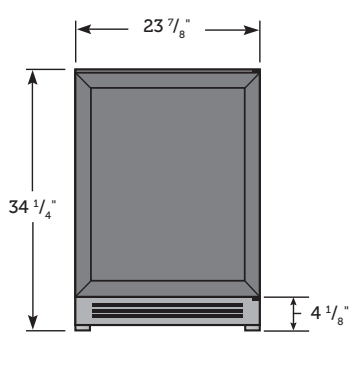

INSTALLATION SPECIFICATIONS-SOLID & GLASS FRAMED PANEL READY

NOTE: These units are shown with optional panel/handle provided by others

BEVERAGE CENTER

TBC-24-R/L-OP-A

TBC-24-R/L-OG-A

BEVERAGE DISPENSER

TUR-24BD-R/L-OP-A

DUAL ZONE WINE CABINET

TWC-24DZ-R/L-OP-A

TWC-24DZ-R/L-OG-A

*Including $\frac{3}{4}$ " thick panel (provided by others)

CUSTOM PANEL INSTALLATION

NOTE: dual zone models maximum weight 10 lb.

MODELS	
Solid Door	Glass Door
TUR-24-R/L-OP-A	TUR-24-R/L-OG-A
TBC-24-R/L-OP-A	TBC-24-R/L-OG-A
TWC-24-R/L-OP-A	TWC-24-R/L-OG-A
TWC-24DZ-R/L-OP-A	TWC-24DZ-R/L-OG-A
Cut Out Dimensions (WxDxH)	
24 x 24 x 34.5	24 x 24 x 34.5

Solid Door Panel Dimensions	
Door Panel Width	23 5/8"
Door Panel Height	29 23/32"
Door Panel Depth	3/4" max
Door Panel Weight	10 lb. max

Glass Door Panel Dimensions	
Door Panel Width	23 5/8"
Door Panel Height	29 23/32"
Door Panel Depth	3/4" max
Door Panel Weight	10 lb. max
Rail/Style Dimension	2" min