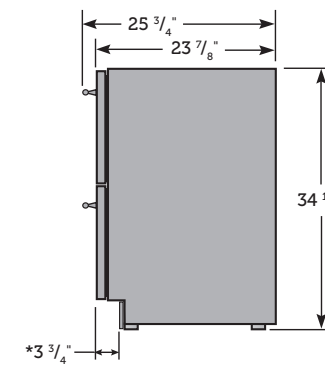

DUAL ZONE WINE CABINET

TWC-24DZ-R/L-OP-A

TWC-24DZ-R/L-OG-A

*Including $\frac{3}{4}$ " thick panel (provided by others)

CUSTOM PANEL INSTALLATION

NOTE: dual zone models maximum weight 10 lb.

MODELS	
Solid Door	Glass Door
TUR-24-R/L-OP-A	TUR-24-R/L-OG-A
TBC-24-R/L-OP-A	TBC-24-R/L-OG-A
TWC-24-R/L-OP-A	TWC-24-R/L-OG-A
TWC-24DZ-R/L-OP-A	TWC-24DZ-R/L-OG-A
Cut Out Dimensions (WxDxH)	
24 x 24 x 34.5	24 x 24 x 34.5

Solid Door Panel Dimensions	
Door Panel Width	23 5/8"
Door Panel Height	29 23/32"
Door Panel Depth	3/4" max
Door Panel Weight	10 lb. max

Glass Door Panel Dimensions	
Door Panel Width	23 5/8"
Door Panel Height	29 23/32"
Door Panel Depth	3/4" max
Door Panel Weight	10 lb. max
Rail/Style Dimension	2" min