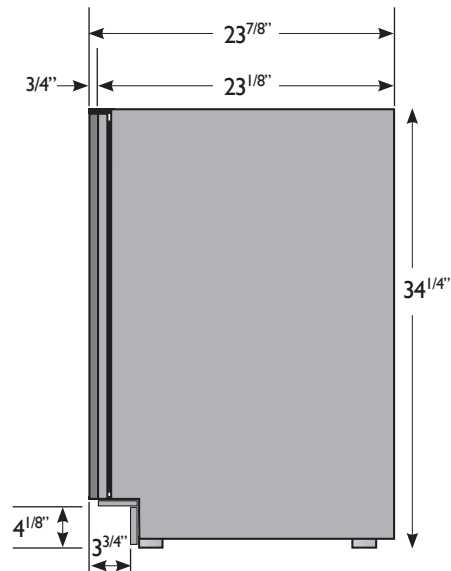

DUAL ZONE WINE CABINET

TWC-24DZ-R/L-OP-A

TWC-24DZ-R/L-OG-A

*Including $\frac{3}{4}$ " thick panel (provided by others)

CUSTOM PANEL INSTALLATION

NOTE: dual zone models maximum weight 10 lb.

MODELS	
Solid Door	Glass Door
TUR-24-R/L-OP-A	TUR-24-R/L-OG-A
TBC-24-R/L-OP-A	TBC-24-R/L-OG-A
TWC-24-R/L-OP-A	TWC-24-R/L-OG-A
TWC-24DZ-R/L-OP-A	TWC-24DZ-R/L-OG-A
Cut Out Dimensions (WxDxH)	
24 x 24 x 34.5	24 x 24 x 34.5

Solid Door Panel Dimensions	
Door Panel Width	23 5/8"
Door Panel Height	29 23/32"
Door Panel Depth	3/4" max
Door Panel Weight	10 lb. max

Glass Door Panel Dimensions	
Door Panel Width	23 5/8"
Door Panel Height	29 23/32"
Door Panel Depth	3/4" max
Door Panel Weight	10 lb. max
Rail/Style Dimension	2" min