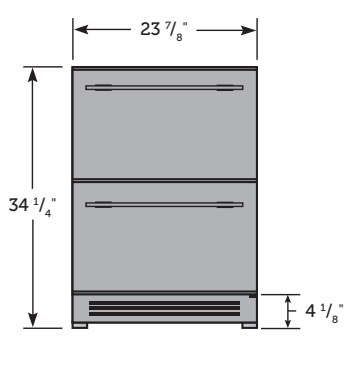

DUAL ZONE WINE CABINET

TWC-24DZ-R/L-OP-A

TWC-24DZ-R/L-OG-A

*Including $\frac{3}{4}$ " thick panel (provided by others)

CUSTOM PANEL INSTALLATION

NOTE: dual zone models maximum weight 10 lb.

MODELS	
Solid Door	Glass Door
TUR-24-R/L-OP-A	TUR-24-R/L-OG-A
TBC-24-R/L-OP-A	TBC-24-R/L-OG-A
TWC-24-R/L-OP-A	TWC-24-R/L-OG-A
TWC-24DZ-R/L-OP-A	TWC-24DZ-R/L-OG-A
Cut Out Dimensions (WxDxH)	
24 x 24 x 34.5	24 x 24 x 34.5

Solid Door Panel Dimensions	
Door Panel Width	23 5/8"
Door Panel Height	29 23/32"
Door Panel Depth	3/4" max
Door Panel Weight	10 lb. max

Glass Door Panel Dimensions	
Door Panel Width	23 5/8"
Door Panel Height	29 23/32"
Door Panel Depth	3/4" max
Door Panel Weight	10 lb. max
Rail/Style Dimension	2" min