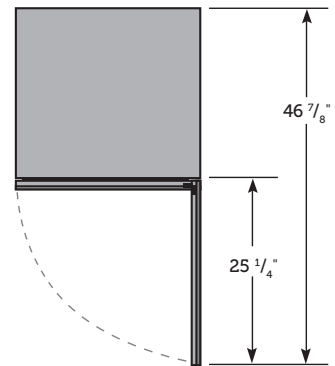

INSTALLATION SPECIFICATIONS-SOLID & GLASS FRAMED PANEL READY

NOTE: These units are shown with optional panel/handle provided by others

BEVERAGE CENTER

TBC-24-R/L-OP-A

TBC-24-R/L-OG-A

BEVERAGE DISPENSER

TUR-24BD-R/L-OP-A

DUAL ZONE WINE CABINET

TWC-24DZ-R/L-OP-A

TWC-24DZ-R/L-OG-A

*Including $\frac{3}{4}$ " thick panel (provided by others)

CUSTOM PANEL INSTALLATION

NOTE: dual zone models maximum weight 10 lb.

MODELS	
Solid Door	Glass Door
TUR-24-R/L-OP-A	TUR-24-R/L-OG-A
TBC-24-R/L-OP-A	TBC-24-R/L-OG-A
TWC-24-R/L-OP-A	TWC-24-R/L-OG-A
TWC-24DZ-R/L-OP-A	TWC-24DZ-R/L-OG-A
Cut Out Dimensions (WxDxH)	
24 x 24 x 34.5	24 x 24 x 34.5

Solid Door Panel Dimensions	
Door Panel Width	23 5/8"
Door Panel Height	29 23/32"
Door Panel Depth	3/4" max
Door Panel Weight	10 lb. max

Glass Door Panel Dimensions	
Door Panel Width	23 5/8"
Door Panel Height	29 23/32"
Door Panel Depth	3/4" max
Door Panel Weight	10 lb. max
Rail/Style Dimension	2" min