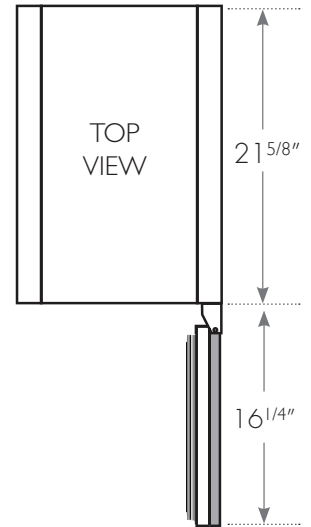

INSTALLATION SPECIFICATIONS-SOLID & GLASS FRAMED PANEL READY

NOTE: These units are shown with optional panel/handle provided by others

ALL REFRIGERATOR

TUR-15-R/L-OP-A

TUR-15-R/L-OG-A

BEVERAGE DISPENSER

TUR-15BD-R/L-OP-A

WINE CABINET

TWC-15-R/L-OP-A

TWC-15-R/L-OG-A

* Including 3/4" thick panel (provided by others)

CUSTOM PANEL INSTALLATION

MODELS	
Solid Door	Glass Door
TUR-15-R/L-OP-A	TUR-15-R/L-OG-A
TWC-15-R/L-OP-A	TWC-15-R/L-OG-A
TUR-15BD-R/L-OP-A	
Cut Out Dimensions (WxDxH)	
15 x 24 x 34.5	15 x 24 x 34.5

Solid Door Panel Dimensions	
Door Panel Width	14 5/8"
Door Panel Height	29 23/32"
Door Panel Depth	3/4" max
Door Panel Weight	10 lb. max

Glass Door Panel Dimensions	
Door Panel Width	14 5/8"
Door Panel Height	29 23/32"
Door Panel Depth	3/4" max
Door Panel Weight	10 lb. max
Rail/Style Dimension	2" min

True's units with **Solid** and **Glass Framed Panel** are designed to be inserted into a cabinet opening.