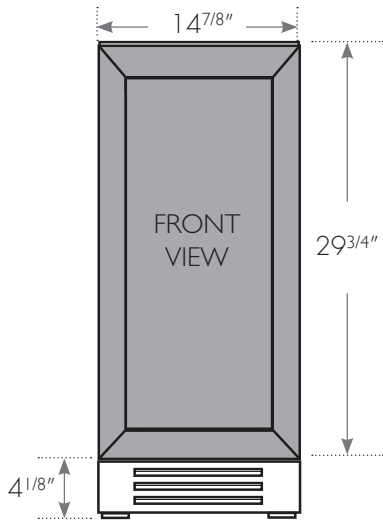

INSTALLATION SPECIFICATIONS-SOLID & GLASS FRAMED PANEL READY

NOTE: These units are shown with optional panel/handle provided by others

ALL REFRIGERATOR

TUR-15-R/L-OP-A

TUR-15-R/L-OG-A

BEVERAGE DISPENSER

TUR-15BD-R/L-OP-A

WINE CABINET

TWC-15-R/L-OP-A

TWC-15-R/L-OG-A

* Including 3/4" thick panel (provided by others)

CUSTOM PANEL INSTALLATION

MODELS	
Solid Door	Glass Door
TUR-15-R/L-OP-A	TUR-15-R/L-OG-A
TWC-15-R/L-OP-A	TWC-15-R/L-OG-A
TUR-15BD-R/L-OP-A	
Cut Out Dimensions (WxDxH)	
15 x 24 x 34.5	15 x 24 x 34.5

Solid Door Panel Dimensions	
Door Panel Width	14 5/8"
Door Panel Height	29 23/32"
Door Panel Depth	3/4" max
Door Panel Weight	10 lb. max

Glass Door Panel Dimensions	
Door Panel Width	14 5/8"
Door Panel Height	29 23/32"
Door Panel Depth	3/4" max
Door Panel Weight	10 lb. max
Rail/Style Dimension	2" min

True's units with **Solid** and **Glass Framed Panel** are designed to be inserted into a cabinet opening.