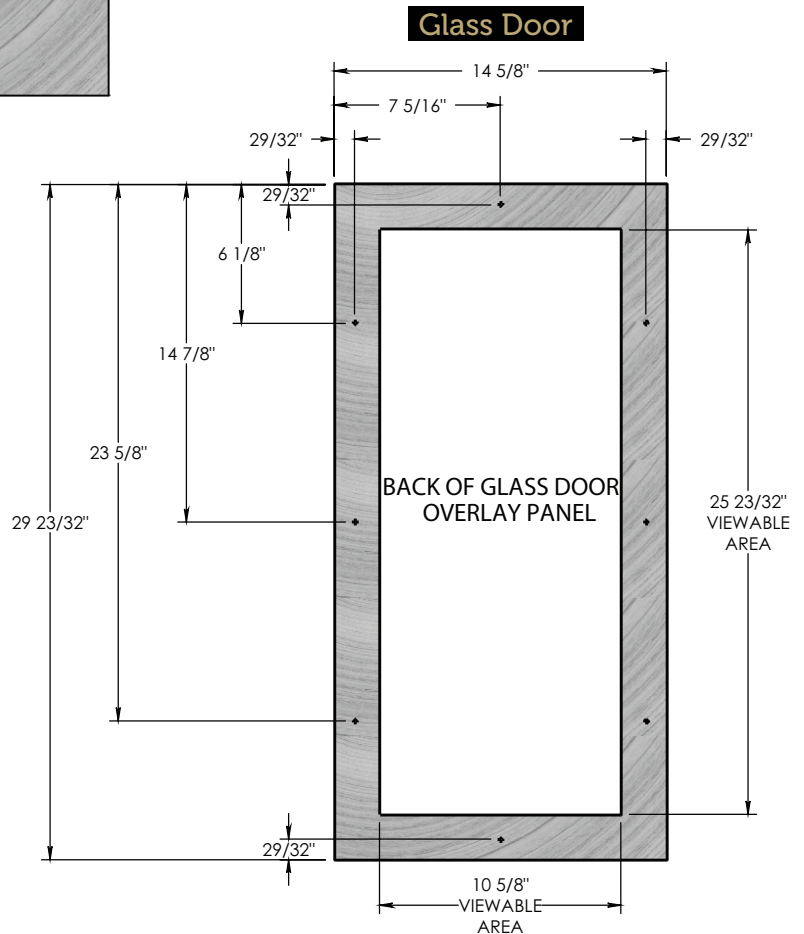

INSTALLATION SPECIFICATIONS-SOLID & GLASS FRAMED PANEL READY

NOTE: These units are shown with optional panel/handle provided by others

ALL REFRIGERATOR

TUR-15-R/L-OP-A

TUR-15-R/L-OG-A

BEVERAGE DISPENSER

TUR-15BD-R/L-OP-A

WINE CABINET

TWC-15-R/L-OP-A

TWC-15-R/L-OG-A

* Including 3/4" thick panel (provided by others)

CUSTOM PANEL INSTALLATION

MODELS	
Solid Door	Glass Door
TUR-15-R/L-OP-A	TUR-15-R/L-OG-A
TWC-15-R/L-OP-A	TWC-15-R/L-OG-A
TUR-15BD-R/L-OP-A	
Cut Out Dimensions (WxDxH)	
15 x 24 x 34.5	15 x 24 x 34.5

Solid Door Panel Dimensions	
Door Panel Width	14 5/8"
Door Panel Height	29 23/32"
Door Panel Depth	3/4" max
Door Panel Weight	10 lb. max

Glass Door Panel Dimensions	
Door Panel Width	14 5/8"
Door Panel Height	29 23/32"
Door Panel Depth	3/4" max
Door Panel Weight	10 lb. max
Rail/Style Dimension	2" min

True's units with **Solid** and **Glass Framed Panel** are designed to be inserted into a cabinet opening.