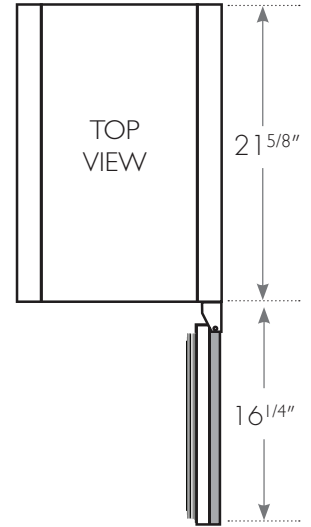

INSTALLATION SPECIFICATIONS-SOLID & GLASS FRAMED PANEL READY

NOTE: These units are shown with optional panel/handle provided by others

ALL REFRIGERATOR

TUR-15-R/L-OP-A

TUR-15-R/L-OG-A

BEVERAGE DISPENSER

TUR-15BD-R/L-OP-A

WINE CABINET

TWC-15-R/L-OP-A

TWC-15-R/L-OG-A

* Including 3/4" thick panel (provided by others)

CUSTOM PANEL INSTALLATION

MODELS	
Solid Door	Glass Door
TUR-15-R/L-OP-A	TUR-15-R/L-OG-A
TWC-15-R/L-OP-A	TWC-15-R/L-OG-A
TUR-15BD-R/L-OP-A	
Cut Out Dimensions (WxDxH)	
15 x 24 x 34.5	15 x 24 x 34.5

Solid Door Panel Dimensions	
Door Panel Width	14 5/8"
Door Panel Height	29 23/32"
Door Panel Depth	3/4" max
Door Panel Weight	10 lb. max

Glass Door Panel Dimensions	
Door Panel Width	14 5/8"
Door Panel Height	29 23/32"
Door Panel Depth	3/4" max
Door Panel Weight	10 lb. max
Rail/Style Dimension	2" min

True's units with **Solid** and **Glass Framed Panel** are designed to be inserted into a cabinet opening.