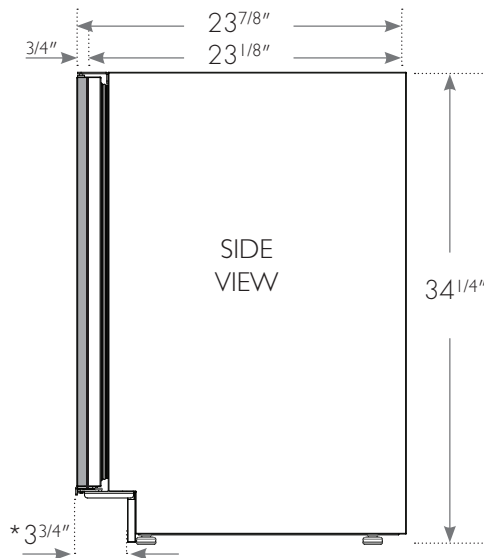

WINE CABINET

TWC-15-R/L-OP-A

TWC-15-R/L-OG-A

* Including 3/4" thick panel (provided by others)

CUSTOM PANEL INSTALLATION

MODELS	
Solid Door	Glass Door
TUR-15-R/L-OP-A	TUR-15-R/L-OG-A
TWC-15-R/L-OP-A	TWC-15-R/L-OG-A
TUR-15BD-R/L-OP-A	
Cut Out Dimensions (WxDxH)	
15 x 24 x 34.5	15 x 24 x 34.5

Solid Door Panel Dimensions	
Door Panel Width	14 5/8"
Door Panel Height	29 23/32"
Door Panel Depth	3/4" max
Door Panel Weight	10 lb. max

Glass Door Panel Dimensions	
Door Panel Width	14 5/8"
Door Panel Height	29 23/32"
Door Panel Depth	3/4" max
Door Panel Weight	10 lb. max
Rail/Style Dimension	2" min

True's units with **Solid** and **Glass Framed Panel** are designed to be inserted into a cabinet opening.