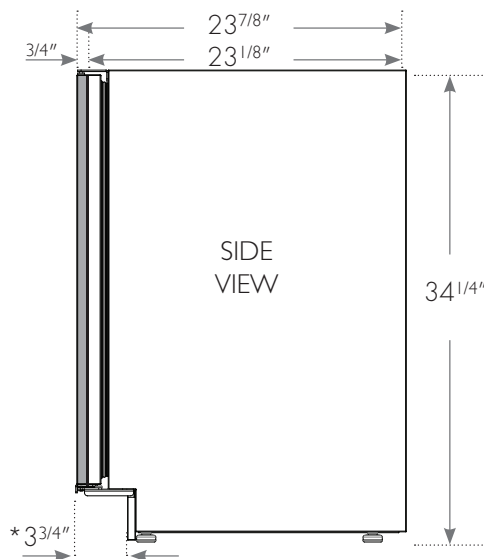

WINE CABINET

TWC-15-R/L-OP-A

TWC-15-R/L-OG-A

* Including 3/4" thick panel (provided by others)

CUSTOM PANEL INSTALLATION

MODELS	
Solid Door	Glass Door
TUR-15-R/L-OP-A	TUR-15-R/L-OG-A
TWC-15-R/L-OP-A	TWC-15-R/L-OG-A
TUR-15BD-R/L-OP-A	
Cut Out Dimensions (WxDxH)	
15 x 24 x 34.5	15 x 24 x 34.5

Solid Door Panel Dimensions	
Door Panel Width	14 5/8"
Door Panel Height	29 23/32"
Door Panel Depth	3/4" max
Door Panel Weight	10 lb. max

Glass Door Panel Dimensions	
Door Panel Width	14 5/8"
Door Panel Height	29 23/32"
Door Panel Depth	3/4" max
Door Panel Weight	10 lb. max
Rail/Style Dimension	2" min

True's units with **Solid** and **Glass Framed Panel** are designed to be inserted into a cabinet opening.