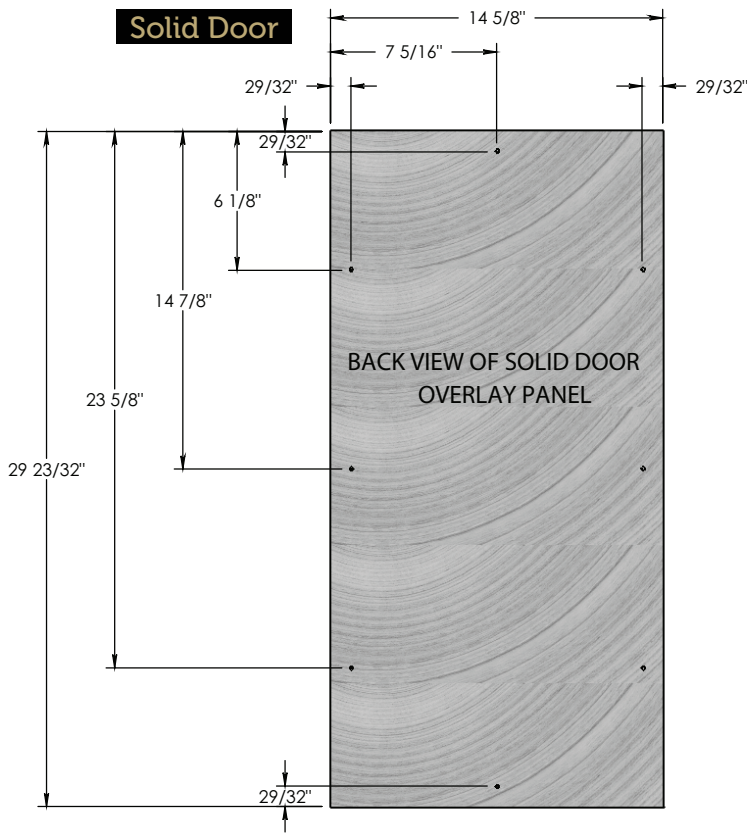

INSTALLATION SPECIFICATIONS-SOLID & GLASS FRAMED PANEL READY

NOTE: These units are shown with optional panel/handle provided by others

ALL REFRIGERATOR

TUR-15-R/L-OP-A

TUR-15-R/L-OG-A

BEVERAGE DISPENSER

TUR-15BD-R/L-OP-A

WINE CABINET

TWC-15-R/L-OP-A

TWC-15-R/L-OG-A

* Including 3/4" thick panel (provided by others)

CUSTOM PANEL INSTALLATION

MODELS	
Solid Door	Glass Door
TUR-15-R/L-OP-A	TUR-15-R/L-OG-A
TWC-15-R/L-OP-A	TWC-15-R/L-OG-A
TUR-15BD-R/L-OP-A	
Cut Out Dimensions (WxDxH)	
15 x 24 x 34.5	15 x 24 x 34.5

Solid Door Panel Dimensions	
Door Panel Width	14 5/8"
Door Panel Height	29 23/32"
Door Panel Depth	3/4" max
Door Panel Weight	10 lb. max

Glass Door Panel Dimensions	
Door Panel Width	14 5/8"
Door Panel Height	29 23/32"
Door Panel Depth	3/4" max
Door Panel Weight	10 lb. max
Rail/Style Dimension	2" min

True's units with **Solid** and **Glass Framed Panel** are designed to be inserted into a cabinet opening.