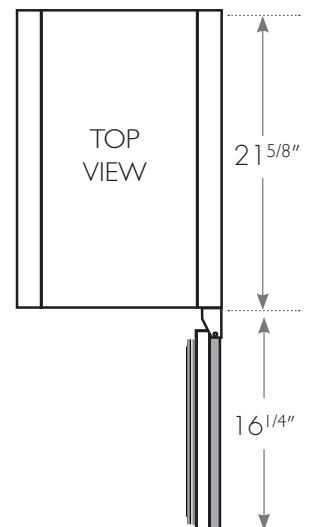

INSTALLATION SPECIFICATIONS-SOLID & GLASS FRAMED PANEL READY

NOTE: These units are shown with optional panel/handle provided by others

ALL REFRIGERATOR

TUR-15-R/L-OP-A

TUR-15-R/L-OG-A

BEVERAGE DISPENSER

TUR-15BD-R/L-OP-A

WINE CABINET

TWC-15-R/L-OP-A

TWC-15-R/L-OG-A

* Including 3/4" thick panel (provided by others)

CUSTOM PANEL INSTALLATION

MODELS	
Solid Door	Glass Door
TUR-15-R/L-OP-A	TUR-15-R/L-OG-A
TWC-15-R/L-OP-A	TWC-15-R/L-OG-A
TUR-15BD-R/L-OP-A	
Cut Out Dimensions (WxDxH)	
15 x 24 x 34.5	15 x 24 x 34.5

Solid Door Panel Dimensions	
Door Panel Width	14 5/8"
Door Panel Height	29 23/32"
Door Panel Depth	3/4" max
Door Panel Weight	10 lb. max

Glass Door Panel Dimensions	
Door Panel Width	14 5/8"
Door Panel Height	29 23/32"
Door Panel Depth	3/4" max
Door Panel Weight	10 lb. max
Rail/Style Dimension	2" min

True's units with **Solid** and **Glass Framed Panel** are designed to be inserted into a cabinet opening.