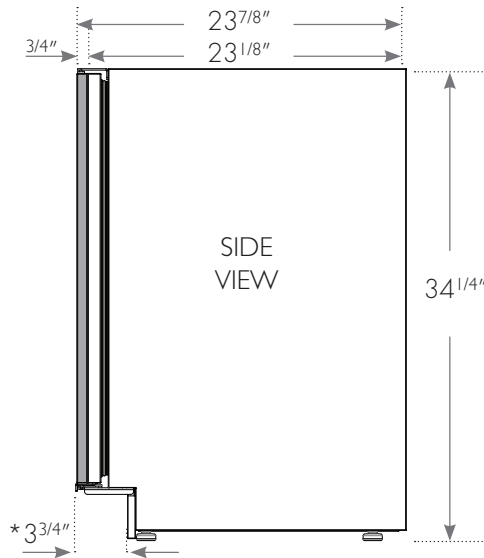

WINE CABINET

TWC-15-R/L-OP-A

TWC-15-R/L-OG-A

* Including 3/4" thick panel (provided by others)

CUSTOM PANEL INSTALLATION

MODELS	
Solid Door	Glass Door
TUR-15-R/L-OP-A	TUR-15-R/L-OG-A
TWC-15-R/L-OP-A	TWC-15-R/L-OG-A
TUR-15BD-R/L-OP-A	
Cut Out Dimensions (WxDxH)	
15 x 24 x 34.5	15 x 24 x 34.5

Solid Door Panel Dimensions	
Door Panel Width	14 5/8"
Door Panel Height	29 23/32"
Door Panel Depth	3/4" max
Door Panel Weight	10 lb. max

Glass Door Panel Dimensions	
Door Panel Width	14 5/8"
Door Panel Height	29 23/32"
Door Panel Depth	3/4" max
Door Panel Weight	10 lb. max
Rail/Style Dimension	2" min

True's units with **Solid** and **Glass Framed Panel** are designed to be inserted into a cabinet opening.