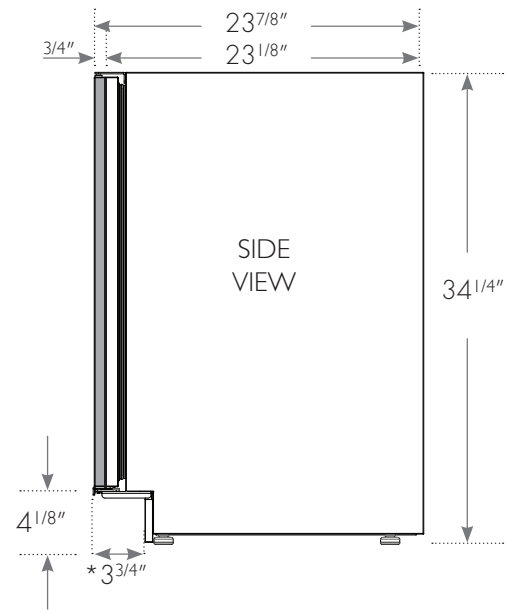

INSTALLATION SPECIFICATIONS-SOLID & GLASS FRAMED PANEL READY

NOTE: These units are shown with optional panel/handle provided by others

ALL REFRIGERATOR

TUR-15-R/L-OP-A

TUR-15-R/L-OG-A

BEVERAGE DISPENSER

TUR-15BD-R/L-OP-A

WINE CABINET

TWC-15-R/L-OP-A

TWC-15-R/L-OG-A

* Including 3/4" thick panel (provided by others)

CUSTOM PANEL INSTALLATION

MODELS	
Solid Door	Glass Door
TUR-15-R/L-OP-A	TUR-15-R/L-OG-A
TWC-15-R/L-OP-A	TWC-15-R/L-OG-A
TUR-15BD-R/L-OP-A	
Cut Out Dimensions (WxDxH)	
15 x 24 x 34.5	15 x 24 x 34.5

Solid Door Panel Dimensions	
Door Panel Width	14 5/8"
Door Panel Height	29 23/32"
Door Panel Depth	3/4" max
Door Panel Weight	10 lb. max

Glass Door Panel Dimensions	
Door Panel Width	14 5/8"
Door Panel Height	29 23/32"
Door Panel Depth	3/4" max
Door Panel Weight	10 lb. max
Rail/Style Dimension	2" min

True's units with **Solid** and **Glass Framed Panel** are designed to be inserted into a cabinet opening.