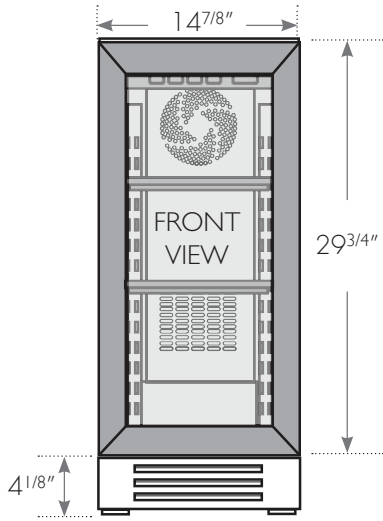

INSTALLATION SPECIFICATIONS-SOLID & GLASS FRAMED PANEL READY

NOTE: These units are shown with optional panel/handle provided by others

ALL REFRIGERATOR

TUR-15-R/L-OP-A

TUR-15-R/L-OG-A

BEVERAGE DISPENSER

TUR-15BD-R/L-OP-A

WINE CABINET

TWC-15-R/L-OP-A

TWC-15-R/L-OG-A

* Including 3/4" thick panel (provided by others)

CUSTOM PANEL INSTALLATION

MODELS	
Solid Door	Glass Door
TUR-15-R/L-OP-A	TUR-15-R/L-OG-A
TWC-15-R/L-OP-A	TWC-15-R/L-OG-A
TUR-15BD-R/L-OP-A	
Cut Out Dimensions (WxDxH)	
15 x 24 x 34.5	15 x 24 x 34.5

Solid Door Panel Dimensions	
Door Panel Width	14 5/8"
Door Panel Height	29 23/32"
Door Panel Depth	3/4" max
Door Panel Weight	10 lb. max

Glass Door Panel Dimensions	
Door Panel Width	14 5/8"
Door Panel Height	29 23/32"
Door Panel Depth	3/4" max
Door Panel Weight	10 lb. max
Rail/Style Dimension	2" min

True's units with **Solid** and **Glass Framed Panel** are designed to be inserted into a cabinet opening.