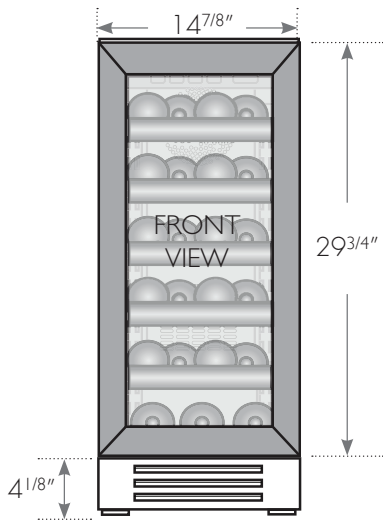

INSTALLATION SPECIFICATIONS-SOLID & GLASS FRAMED PANEL READY

NOTE: These units are shown with optional panel/handle provided by others

ALL REFRIGERATOR

TUR-15-R/L-OP-A

TUR-15-R/L-OG-A

BEVERAGE DISPENSER

TUR-15BD-R/L-OP-A

WINE CABINET

TWC-15-R/L-OP-A

TWC-15-R/L-OG-A

* Including 3/4" thick panel (provided by others)

CUSTOM PANEL INSTALLATION

MODELS	
Solid Door	Glass Door
TUR-15-R/L-OP-A	TUR-15-R/L-OG-A
TWC-15-R/L-OP-A	TWC-15-R/L-OG-A
TUR-15BD-R/L-OP-A	
Cut Out Dimensions (WxDxH)	
15 x 24 x 34.5	15 x 24 x 34.5

Solid Door Panel Dimensions	
Door Panel Width	14 5/8"
Door Panel Height	29 23/32"
Door Panel Depth	3/4" max
Door Panel Weight	10 lb. max

Glass Door Panel Dimensions	
Door Panel Width	14 5/8"
Door Panel Height	29 23/32"
Door Panel Depth	3/4" max
Door Panel Weight	10 lb. max
Rail/Style Dimension	2" min

True's units with **Solid** and **Glass Framed Panel** are designed to be inserted into a cabinet opening.